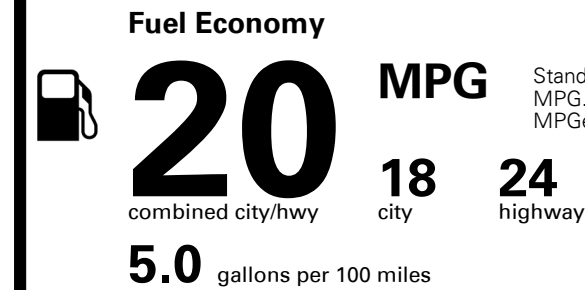

## EPA DOT Fuel Economy and Environment

Gasoline Vehicle

Standard SUVs range from 12 to 115 MPG. The best vehicle rates 146 MPGe.

**You spend \$4,000**  
more in fuel costs over 5 years compared to the average new vehicle.