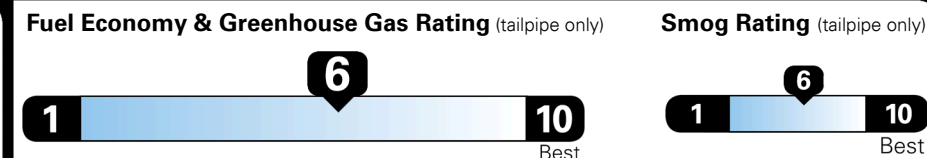

EPA DOT Fuel Economy and Environment

Gasoline Vehicle

Fuel Economy
29 MPG
combined city/hwy
3.4 gallons per 100 miles

Standard SUVs range from 12 to 115 MPG. The best vehicle rates 146 MPGe.

29 city
30 highway

You save $0
in fuel costs over 5 years
compared to the average new vehicle.

Annual fuel cost
$1,700