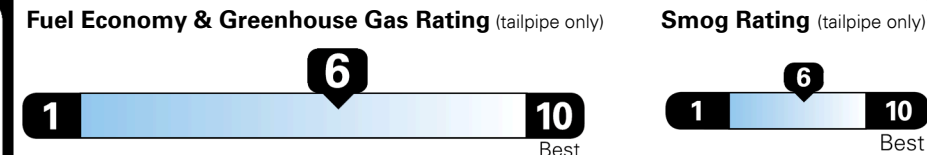

EPA DOT Fuel Economy and Environment

Gasoline Vehicle

Fuel Economy
29 MPG
combined city/hwy
3.4 gallons per 100 miles

Standard SUVs range from 12 to 115 MPG. The best vehicle rates 146 MPGe.

You save $0
in fuel costs over 5 years compared to the average new vehicle.

Annual fuel cost
$1,700