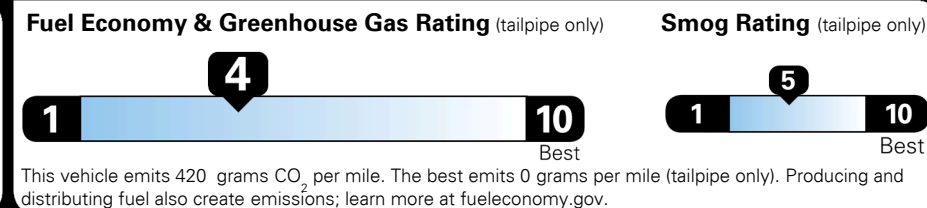

POWERTRAIN TECHNOLOGY
3.8L V6 Engine w/ Idle Stop & Go
8-Speed Automatic Transmission w/ Paddle Shifters
HTRAC AWD

EXTERIOR
20" XRT Exclusive Alloy Wheels
LED Headlights, Tail Lights, & Daytime Running Lights
Auto-Dimming Heated Side Mirrors
Sunroof
Black Roof Side Rails & Cross Rails
Temporary Spare Tire

MULTIMEDIA & CONNECTIVITY
12.3" Navigation System w/AM/FM/HD Radio™

MULTIMEDIA & CONNECTIVITY(cont.)
Android Auto™ & Apple CarPlay(R)
Wireless Phone Charger
Digital Key
SiriusXM® w/ 90-Day trial subscription;
(Not Available in AK & HI)
Bluelink+ All-Inclusive Connected Services (enrollment required)
Wi-Fi Hotspot (trial included with Bluelink®)
Full Tank of Fuel

Manufacturer's Suggested Retail Price: **$45,050.00**

ADDED FEATURES:

*Carpeted Floor Mats	$230.00
*Cargo Net	$55.00
*Cargo Tray, up seatback	$150.00
*First Aid Kit	$40.00
*All Season Floor Liners	$235.00
*Wheel Locks	$70.00

Contact dealer for final pricing details

Inland Freight & Handling : $1,475.00
Total Price : **$47,305.00**

Hyundai's flagship, premium three-row SUV

EPA DOT Fuel Economy and Environment

Gasoline Vehicle

Fuel Economy

21 MPG
combined city/hwy

19 MPG
city

24 MPG
highway

4.8 gallons per 100 miles

Small SUVs range from 12 to 115 MPG. The best vehicle rates 146 MPGe.

You spend $3,000 more in fuel costs over 5 years compared to the average new vehicle.

Annual fuel cost $2,500

Actual results will vary for many reasons, including driving conditions and how you drive and maintain your vehicle. The average new vehicle gets 28 MPG and costs $9,500 to fuel over 5 years. Cost estimates are based on 15,000 miles per year at $ 3.50 per gallon. MPGe is miles per gasoline gallon equivalent. Vehicle emissions are a significant cause of climate change and smog.

fueleconomy.gov

Calculate personalized estimates and compare vehicles

Manufacturer's suggested retail price includes manufacturer's recommended pre-delivery service. Gasoline license and title fees state and local taxes and dealer installed options and accessories are not included in the manufacturer's suggested retail price. This label has been affixed to this vehicle by Hyundai Motor America, pursuant to the requirements of 15 U.S.C. 1231 et seq. which prohibits its removal or alteration prior to delivery to the ultimate purchaser.

PARTS CONTENT INFORMATION FOR VEHICLE IN THIS CARLINE:
U.S./CANADIAN PARTS CONTENT: 2 %
MAJOR SOURCES OF FOREIGN PARTS CONTENT: KOREA: 90 %

Note: Parts content does not include final assembly, distribution, or other non-parts costs.
FOR THIS VEHICLE:
FINAL ASSEMBLY POINT: ULSAN, KOREA
COUNTRY OF ORIGIN:
ENGINE: KOREA
TRANSMISSION: KOREA

104 A 0955TMORNI

VIN: KM8R3DGE7SU934719