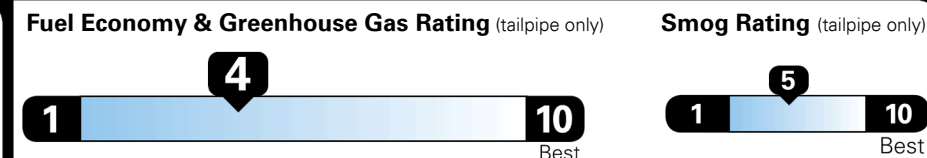

EPA DOT Fuel Economy and Environment

Gasoline Vehicle

Fuel Economy

21 MPG
combined city/hwy

19 MPG
city

24 MPG
highway

4.8 gallons per 100 miles

Small SUVs range from 12 to 115 MPG. The best vehicle rates 146 MPGe.

You spend $3,000 more in fuel costs over 5 years compared to the average new vehicle.

Annual fuel cost $2,500