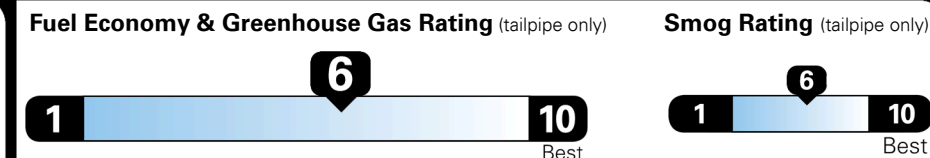

EPA DOT Fuel Economy and Environment

Gasoline Vehicle

Fuel Economy
34 MPG
combined city/hwy
2.9 gallons per 100 miles
Small SUVs range from 14 to 125 MPG. The best vehicle rates 146 MPGe.

You save $1,250
in fuel costs over 5 years compared to the average new vehicle.

Annual fuel cost
$1,450