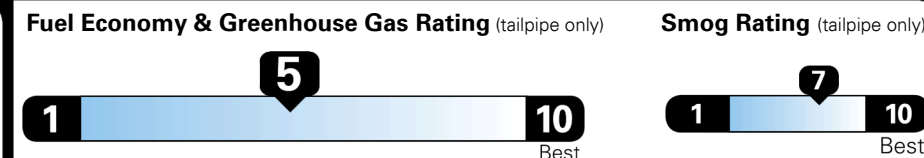

EPA DOT Fuel Economy and Environment

Gasoline Vehicle

Fuel Economy

25 MPG
combined city/hwy

23 MPG
city

29 MPG
highway

4.0 gallons per 100 miles

Small SUVs range from 14 to 123 MPG. The best vehicle rates 140 MPGe.

You spend $1,000 more in fuel costs over 5 years compared to the average new vehicle.

Annual fuel cost $2,150