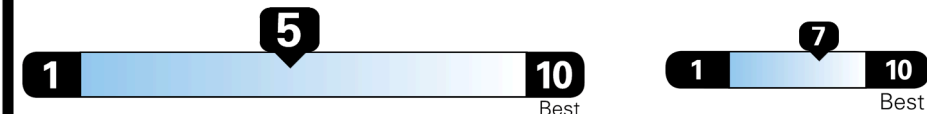

EPA DOT Fuel Economy and Environment

Gasoline Vehicle

Fuel Economy
25 MPG
combined city/hwy
4.0 gallons per 100 miles

Small SUVs range from 14 to 123 MPG. The best vehicle rates 132 MPGe.

23 city
28 highway

You spend $750
more in fuel costs over 5 years
compared to the average new vehicle.

Annual fuel cost $1,750

Fuel Economy & Greenhouse Gas Rating (tailpipe only)   Smog Rating (tailpipe only)

This vehicle emits 351 grams CO₂ per mile. The best emits 0 grams per mile (tailpipe only). Producing and distributing fuel also create emissions; learn more at fuel economy.gov.

Actual results will vary for many reasons, including driving conditions and how you drive and maintain your vehicle. The average new vehicle gets 28 MPG and costs $8,000 to fuel over 5 years. Cost estimates are based on 15,000 miles per year at $ 2.95 per gallon. MPGe is miles per gasoline gallon equivalent. Vehicle emissions are a significant cause of climate change and smog.

fuel economy.gov

Calculate personalized estimates and compare vehicles

Manufacturer's suggested retail price includes manufacturer's recommended pre-delivery service. Gasoline license and title fees state and local taxes and dealer installed options and accessories are not included in the manufacturer's suggested retail price. This label has been affixed to this vehicle by Hyundai Motor America, pursuant to the requirements of 15 U.S.C. 1231 et seq. which prohibits its removal or alteration prior to delivery to the ultimate purchaser.

PARTS CONTENT INFORMATION FOR VEHICLE IN THIS CARLINE:
U.S./CANADIAN PARTS CONTENT: 50 %
MAJOR SOURCES OF FOREIGN PARTS CONTENT: KOREA: 35 %

Note: Parts content does not include final assembly, distribution, or other non-parts costs.

FOR THIS VEHICLE:
FINAL ASSEMBLY POINT: MONTGOMERY, ALABAMA, U.S.A.
COUNTRY OF ORIGIN:
ENGINE: U.S.A.
TRANSMISSION: U.S.A.

129   A   1